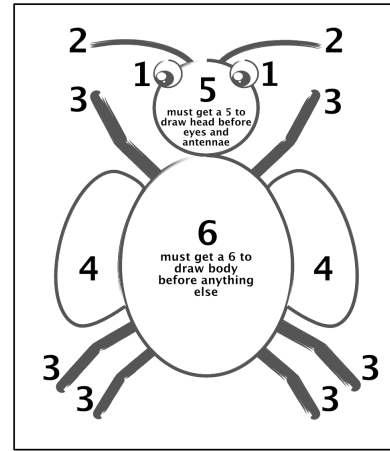

Beastie Drive

Start with the youngest player – roll the dice. You can't start drawing until you roll a 6 and have a body. Take turns around the table.

You can't draw eyes or antennae until you roll a 5 and have a head.

First person to complete the beastie drawing shouts "BEASTIE" and scores a maximum of 14 points (1 point for each of the 14 body parts). Everyone else counts up their score, 1 point for each body part drawn.

The overall winner is the person with the highest score after all the games.

Be creative! Your beastie needs to have all 14 body parts but you can make your beastie as pretty, or scary, or funny as you like!

1	2	3	Score
			1
			2
4	5	6	3
			4
			5
			6

Name

Total Score